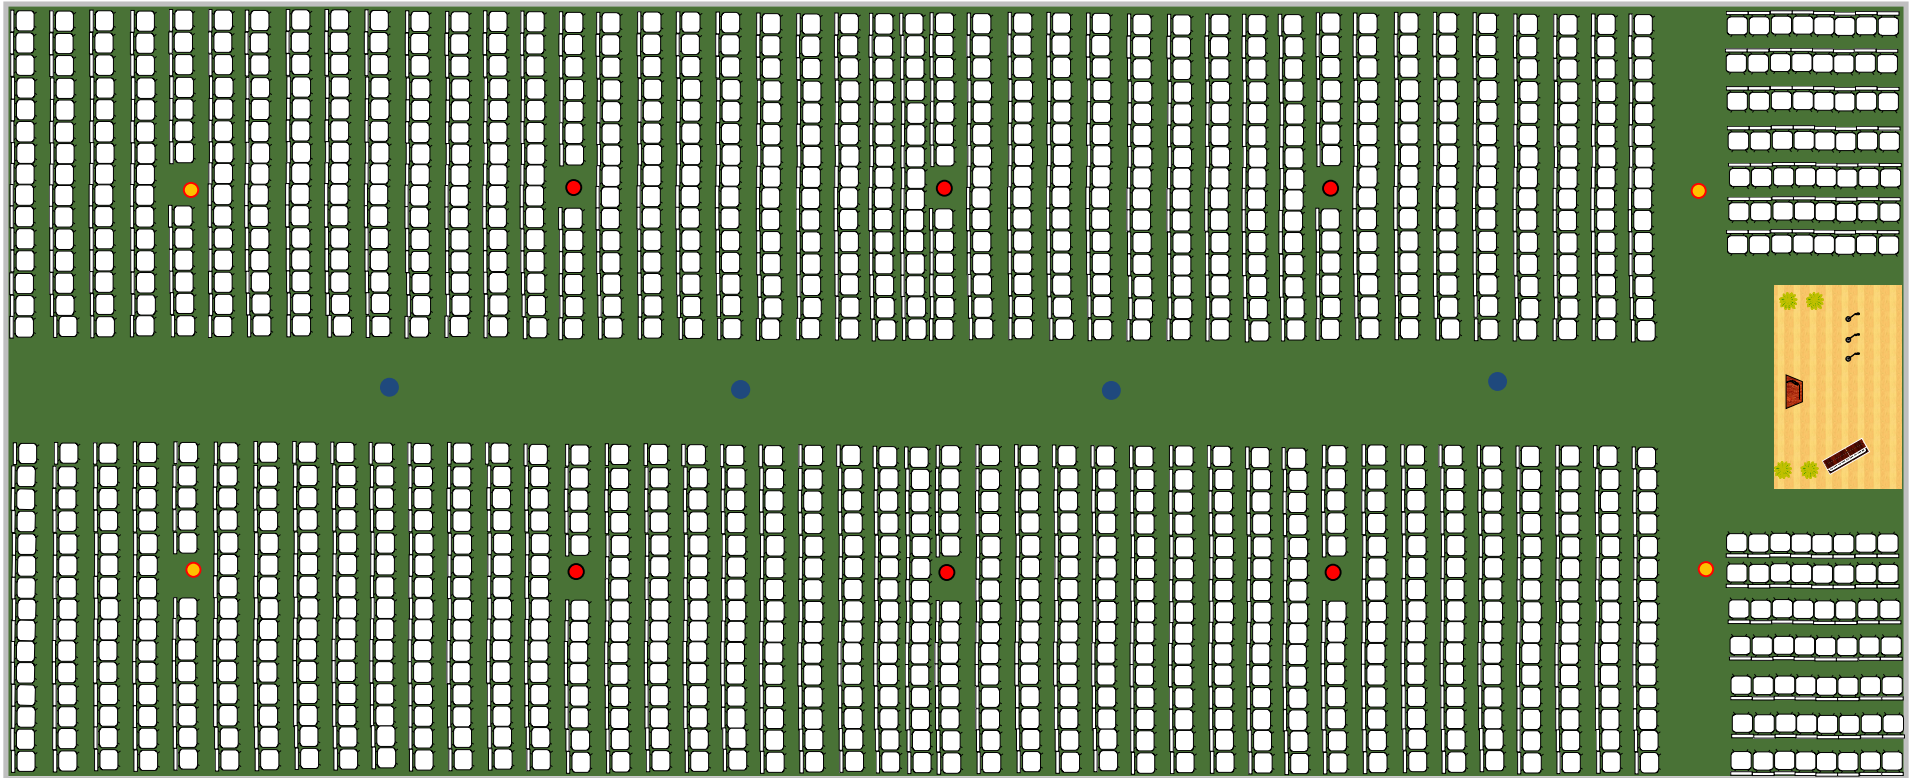

60' x 150' auditorium seating floor plan

- Blue dots = Center pole position
- Yellow dots = 14' Corner Quarter pole position
- Red dots = 17' Middle Quarter pole positions

1382 Seating capacity with 10' x 16' stage shown
 1500 maximum seating capacity without stage